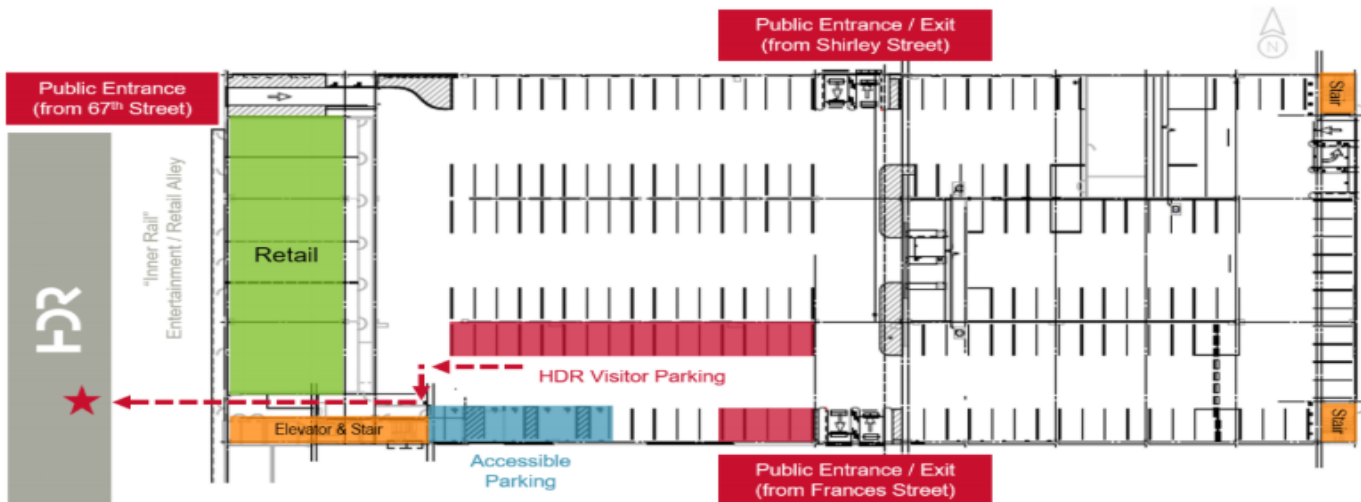

Where to Park

1930 S. 64th Ave. | Omaha, NE 68106

Free parking is available in the parking garage directly east of our building. The Ground Level of the parking garage is open to the public. You can enter the garage from the north via Shirley Street, from the south via Frances Street or from the west via 67th Street.

There are 20 stalls reserved for HDR visitors along the southwest side. If all reserved spaces are utilized, you may park in any other non-reserved stall on the Ground Level.

Note: Doors to HDR's headquarters building are open from 7 a.m. to 6 p.m., Monday through Friday.