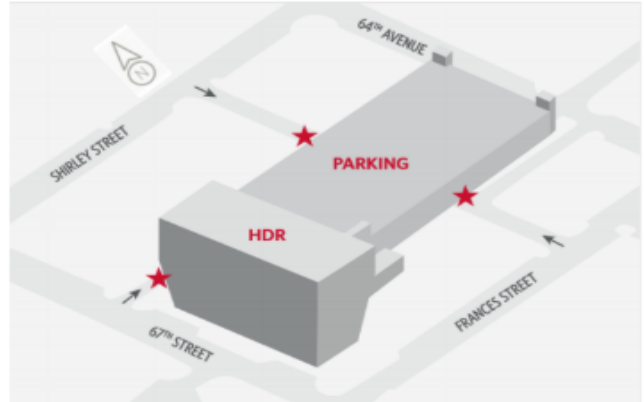

Where to Park

1930 S. 64th Ave. | Omaha, NE 68106

Free parking is available in the parking garage directly east of our building. The Ground Level of the parking garage is open to the public. You can enter the garage from the north via Shirley Street, from the south via Frances Street or from the west via 67th Street.

There are 20 stalls reserved for HDR visitors along the southwest side. If all reserved spaces are utilized, you may park in any other non-reserved stall on the Ground Level.

Note: Doors to HDR's headquarters building are open from 7 a.m. to 6 p.m., Monday through Friday.